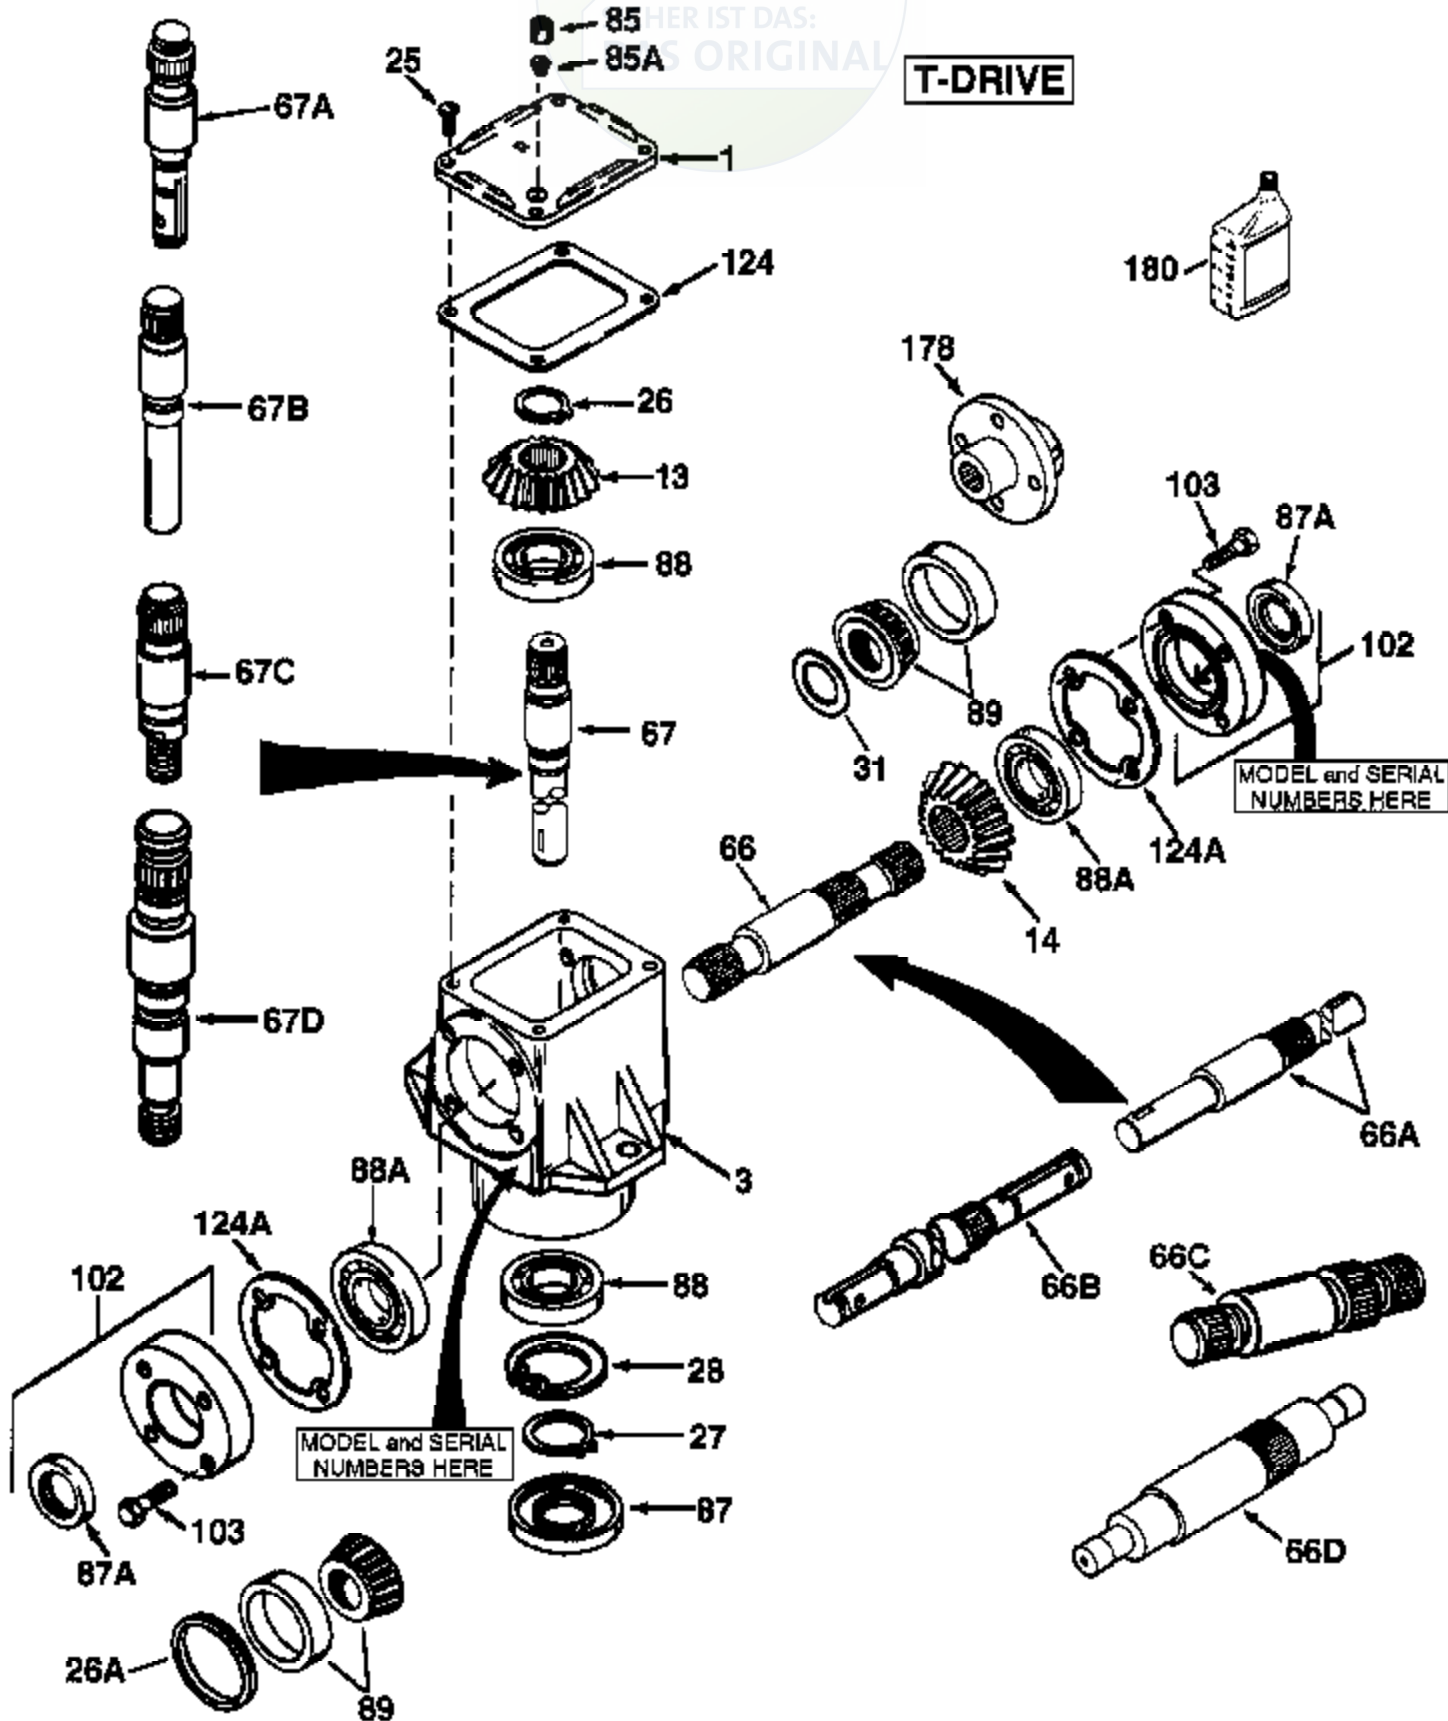

# JOIST

WER IST DAS:  
ORIGINAL

## T-DRIVE

Ref #	Part Number	Qty	Description
1	772067	1	Cover
3	770093A	1	T-Drive Housing
13	778348	1	Bevel Gear (15 teeth-steel)
14	778347	1	Bevel Gear (18 teeth-steel)
25	792025	4	Screw, 10-24 x 1/2"
26	788018	1	Retaining Ring
27	788019	1	Retaining Ring
28	792119	1	Retaining Ring
66	776072A	1	Input Shaft
67	776383	1	Output Shaft
85	792039	1	Pipe Plug, 1/8-27
87A	788031	2	Oil Seal 7/8"
87	788029	1	Oil Seal 7/8"
88	780034	4	Ball Bearing
102	786029	2	Retainer Cap
103	792026	8	Bolt, 1/4-20 x 7/8"
124	788028	1	Gasket
124A	788030B	2	Retainer Gasket

1000-1000-065 Page 2 of 2  
Peerless